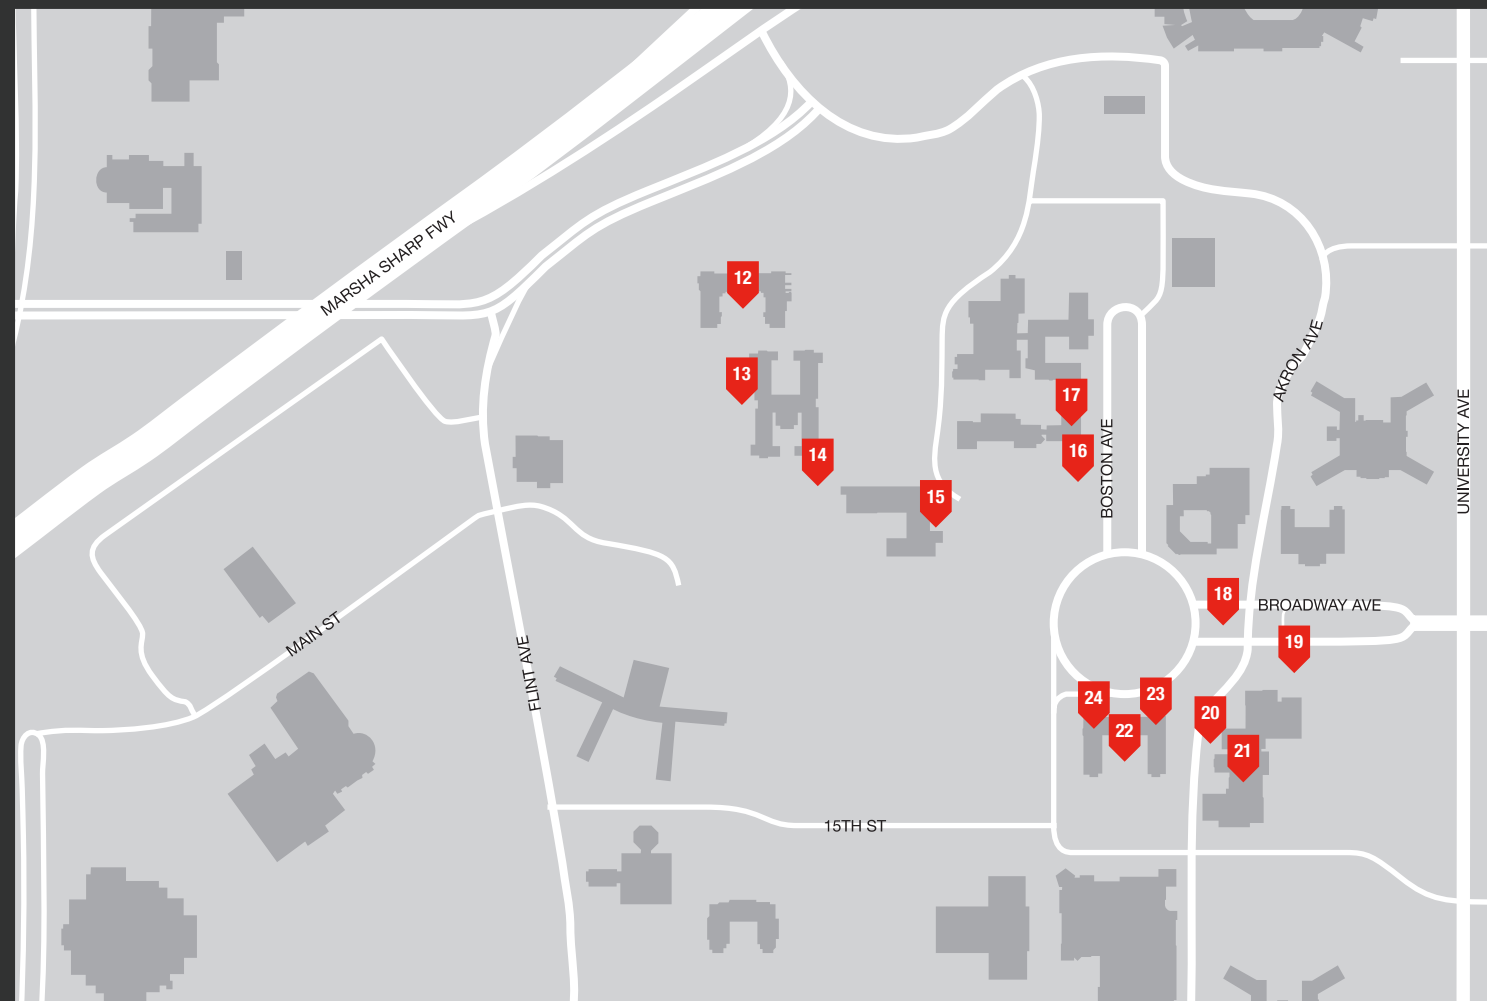

4 WALKING TOUR FOUR
TEXAS TECH UNIVERSITY

5 WALKING TOUR FIVE
TEXAS TECH UNIVERSITY

6 WALKING TOUR SIX
TEXAS TECH UNIVERSITY
HEALTH SCIENCES CENTER

TEXAS TECH UNIVERSITY

WALKING TOUR ONE

- 01** *Freedom of Youth*, Rosie Sandifer
- 02** *Pioneer Mural*, Peter Hurd
- 03** *Rising Hills*, Michael Hurd
Calling, Sara Waters
Growth, Juan Granados
Order and Disorder - Migration Patterns, Ken Dixon
Echo, James Watkins
Untitled (landscape), Jim Rabby
- 04** *The Way West*, John Buck
- 05** *Biometric Benches*, Robert Tully
- 06** *Fountain*, Juanjo Novella
- 07** *The Little Clown Dog/The Music Lesson*, Lynwood Kreneck
Watery Eden/The Expulsion, Lynwood Kreneck
Clown as Lochinvar, Young Clown Mired at the Tunnel of Love, Lynwood Kreneck
Cardboard Consturction - Picasso's Still Life, Lynwood Kreneck
Winter Comes to Cardboard Kitchen, Lynwood Kreneck
- 08** *Masked Rider*, Grant Speed
- 09** *The Masked Rider, Half Time Show, Four Positions, Team Spirit*, Mike Mandel
- 10** *Universal Signs*, Barbara Grygutis
- 11** *Visions from the Matador Song*, Kenneth Pirtle

TEXAS TECH UNIVERSITY

WALKING TOUR TWO

- 12** *We are in the Business of Changing the World*,
Joe Barrington and Tara Conley
- 13** *Wind River*, Deborah Butterfield
- 14** *Square Spiral Arch*, Jesús Moroles
- 15** *Sine Wave*, Lars Stanley
- 16** *Lapstrake*, Jesús Moroles
- 17** *Hive*, William Cannings
- 18** *Riding into the Sunset*, Electra Waggoner Biggs
- 19** *Park Place*, Glenna Goodacre
- 20** *Milton's Legacy*, Farley Tobin
- 21** *Austin Plus Ultra*, Farley Tobin
- 22** *Preston Smith*, Glenna Goodacre
- 23** *Fairyland, Exhibit F*, Diana Dopson
Fairyland, Exhibit J, Diana Dopson
Fairyland, Exhibit M, Diana Dopson
Fairyland, Exhibit P, Diana Dopson
Fairyland, Exhibit W, Diana Dopson
- 24** *Zabila*, Joel Salcido
La Silla, Joel Salcido
El Aprendizaje, Joel Salcido
Camino a casa, Joel Salcido
Toro obscuro, Joel Salcido