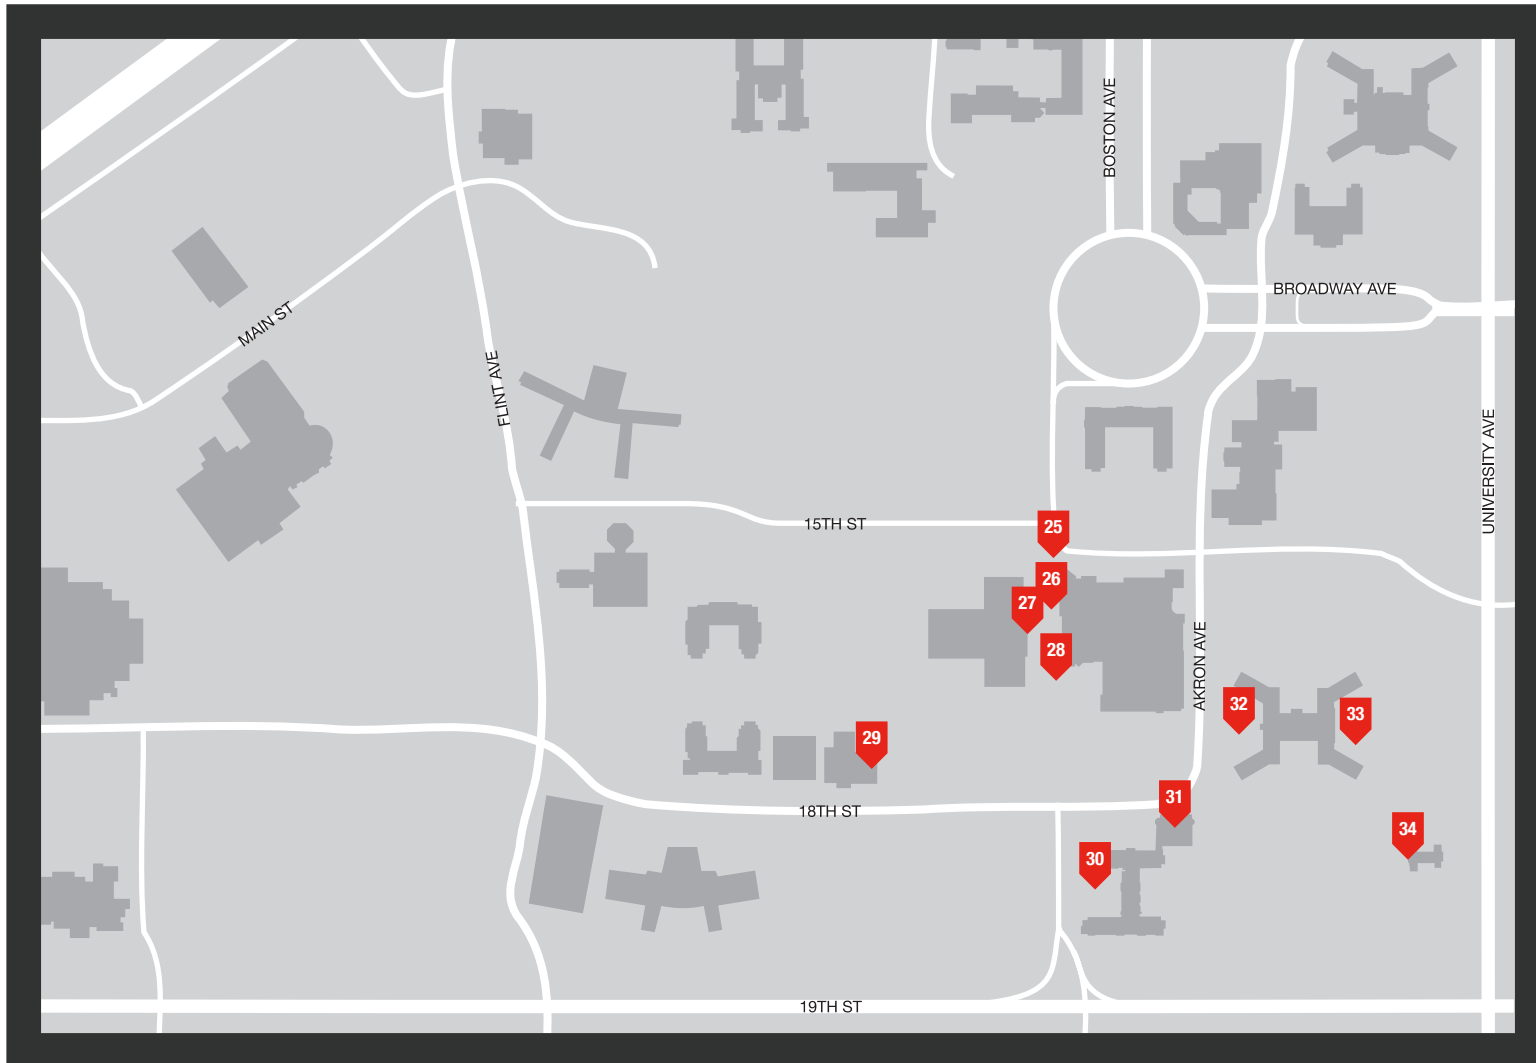

- **25** *Read Reader*, Terry Allen
- **26** *Tornado of Ideas*, Tom Otterness
- **27** *Prometheus*, Charles Umlauf
- **28** *Comma*, Po Shu Wang
- **29** *Sombra II*, Tina Fuentes
  Sombra III, Tina Fuentes
  Barra del oro, Tina Fuentes
  La china, Tina Fuentes
- **30** *Four Faces*, Michael Stutz
- **31** *Transitions*, Studio Art's Desire
- **32** *Universal Signs*, Barbara Grygutis
- **33** *Seed Pod Benches*, Robert Tully
- **34** *Seis cuatrifolios*, Joe Barrington

TEXAS TECH UNIVERSITY

WALKING TOUR FOUR