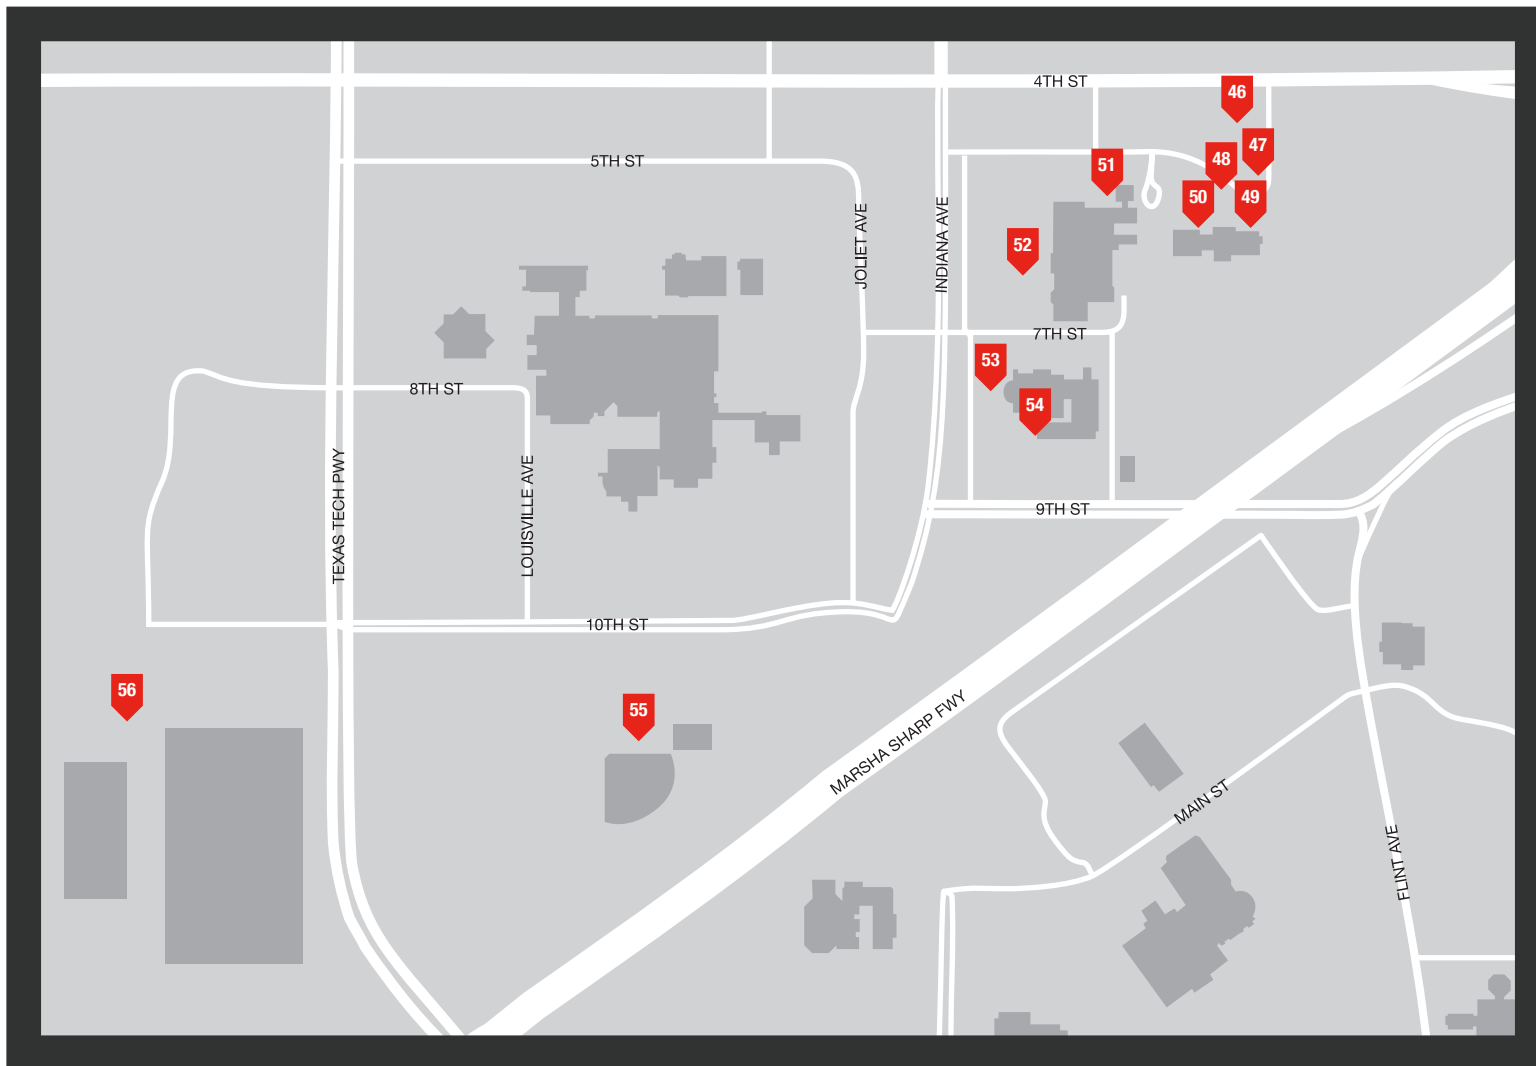

TEXAS TECH UNIVERSITY

WALKING TOUR FOUR

- 35** *Untitled (architectural art glass)*, Gordon Huether
- 36** *Bulls*, Peter Woytuk
- 37** *Untitled (architectural terra cotta bricks)*, Rob Glover, Will Cannings, Juan Granados, Sara Waters, Von Venhuizen
- 38** *Lluvia Luminosa*, Ray King
- 39** *Universal Signs*, Barbara Grygutis
- 40** *The Messengers*, David Hickman
- 41** *Headwaters*, Larry Kirkland
- 42** *Summer Tree Autumn Tree*, Corinne Ulmann
- 43** *Blades of Grass*, Barbara Grygutis
- 44** *Seasons of the Llano Estacado*, Steve Teeters
- 45** *Water Play*, Lars Stanley

TEXAS TECH UNIVERSITY

WALKING TOUR FIVE

5

- 46* *Bronze Steers*, Terrell O'Brien
- 47* *Windmill*, Jesús Moroles
- 48* *The Rancher*, Harold Holden
- 49 *Conversations with Jesse Nerios*, Farley Tobin
- 50 *6666 Benches*, Garland Weeks
- 51* *Tug O'War*, Glenna Goodacre
- 52* *Landmark*, Horace Farlowe
- 53* *Untitled (stainless steel globe)*, Health & Company, LLC
- 54 *Growth on the Plains*, Lars Stanley
- 55 *Rocky Ts*, Lars Stanley
- 56 *Double T*, Lars Stanley

* Artwork not funded by the TTU System Public Art Program.

TEXAS TECH UNIVERSITY
HEALTH SCIENCES CENTER

WALKING TOUR SIX

- 57** *Playas, James Watkins*
- 58** *In the Gloaming, Elmer Schooley*
Summer Shimmer, Elmer Schooley
- 59** *Luminarias, Cakky Brawley*
- 60** *DNA, Shan Shan Sheng*
- 61** *Symbiotic Benches, Jim Hirschfield and Sonia Ishii*
- 62** *Creating a Healthy Community: The Larry Combest Community Health & Wellness Center Mosaics, David Fichter and Joshua Winer*
(NOT MARKED ON MAP: The Larry Combest Community Health & Wellness Center is located at 301 40th St, Lubbock, TX 79404.)