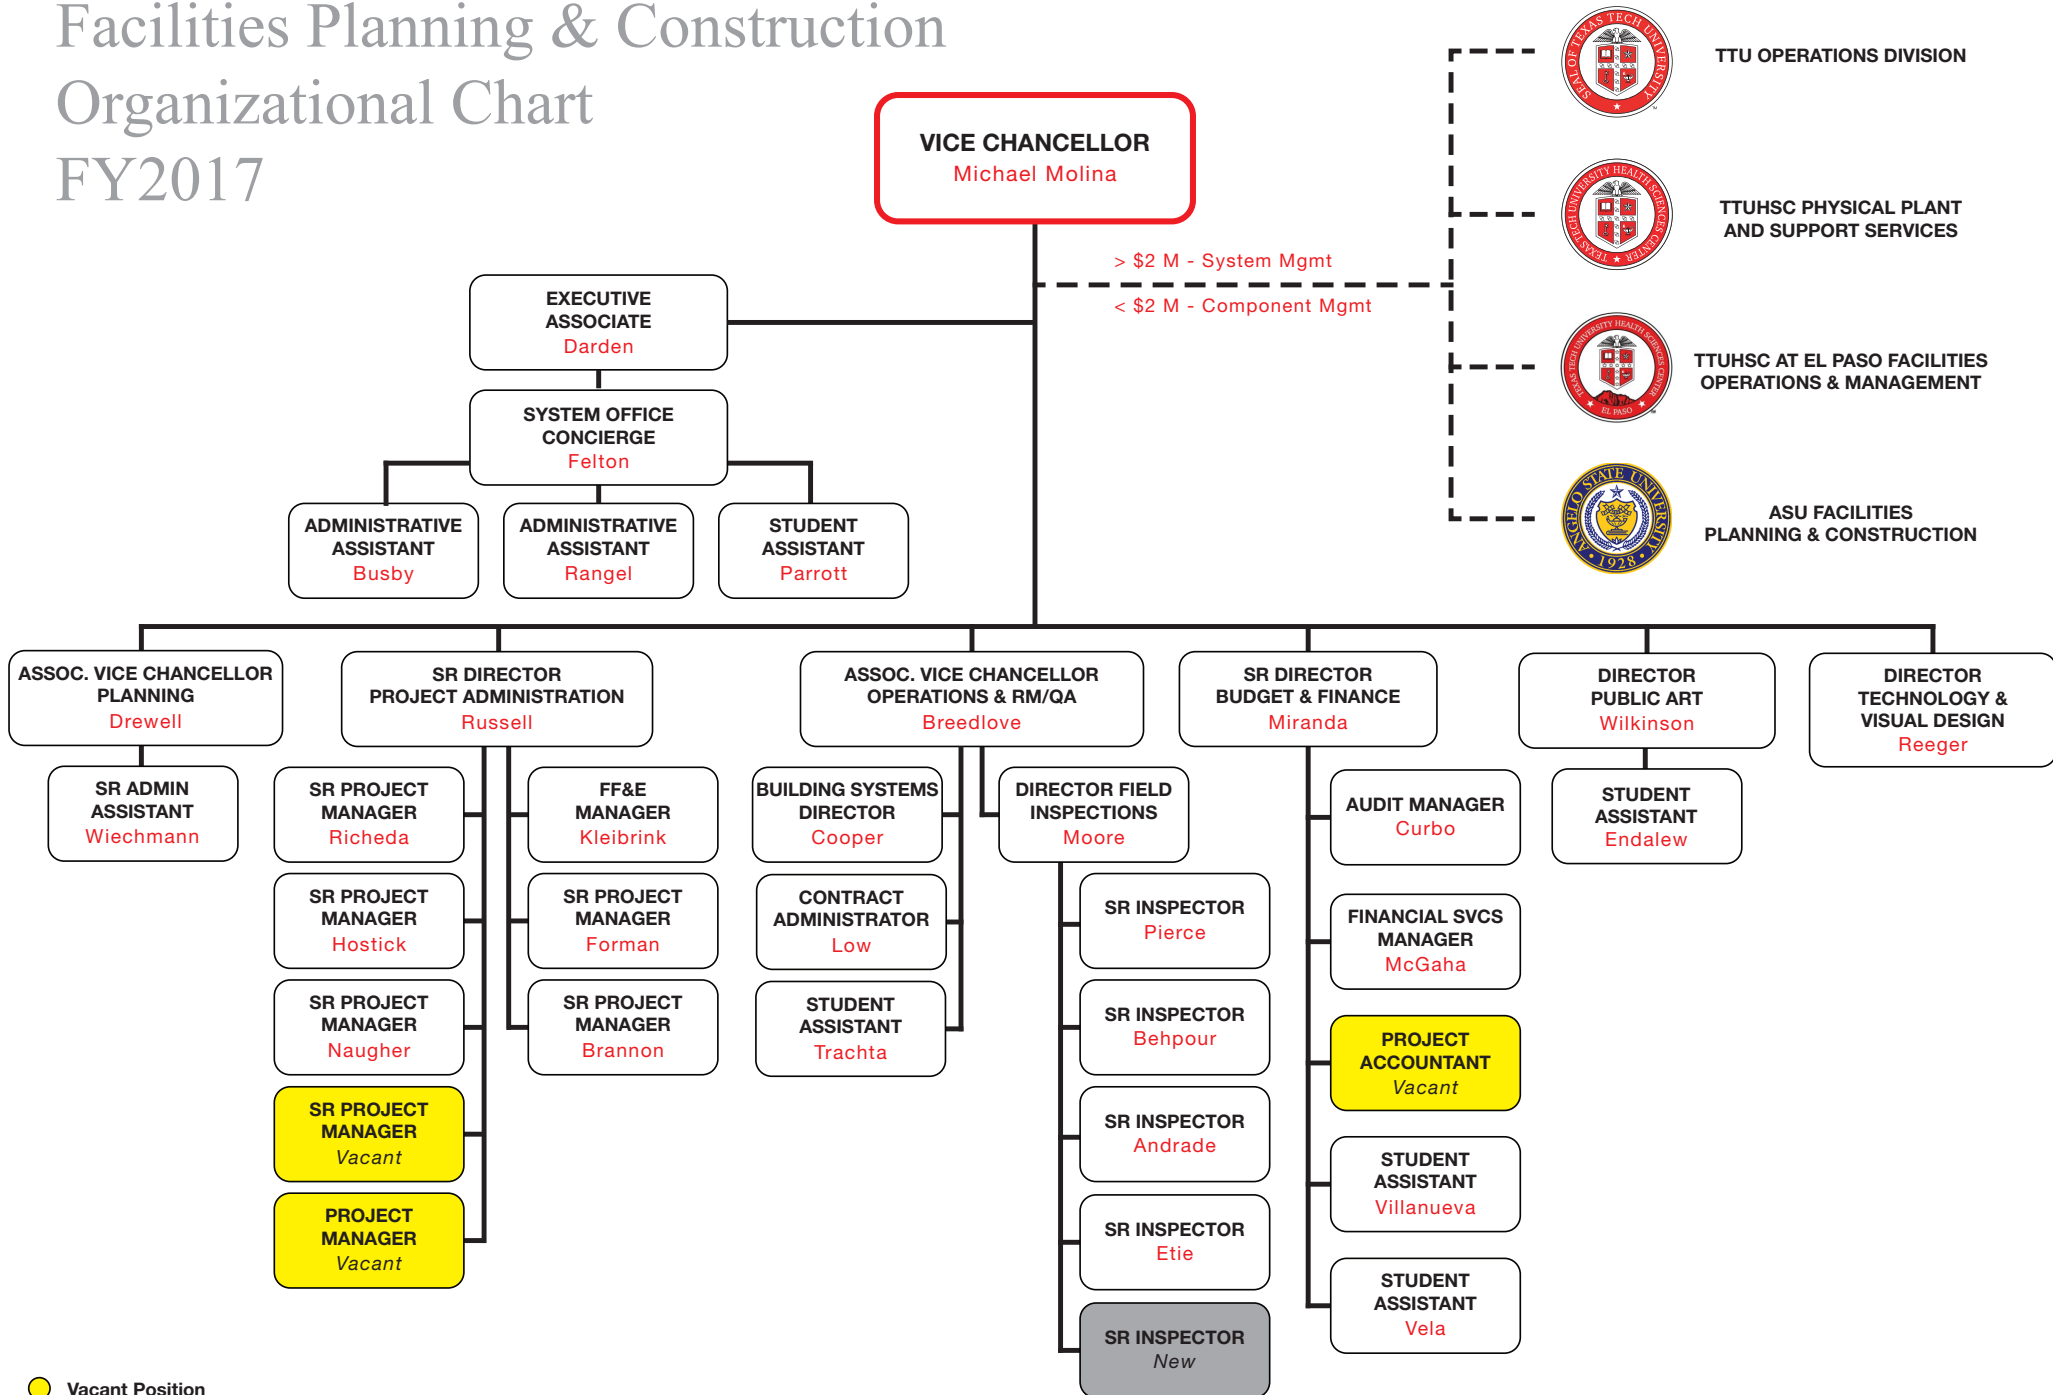

# Texas Tech University System Facilities Planning & Construction Organizational Chart FY2017

● Vacant Position  
● New Position