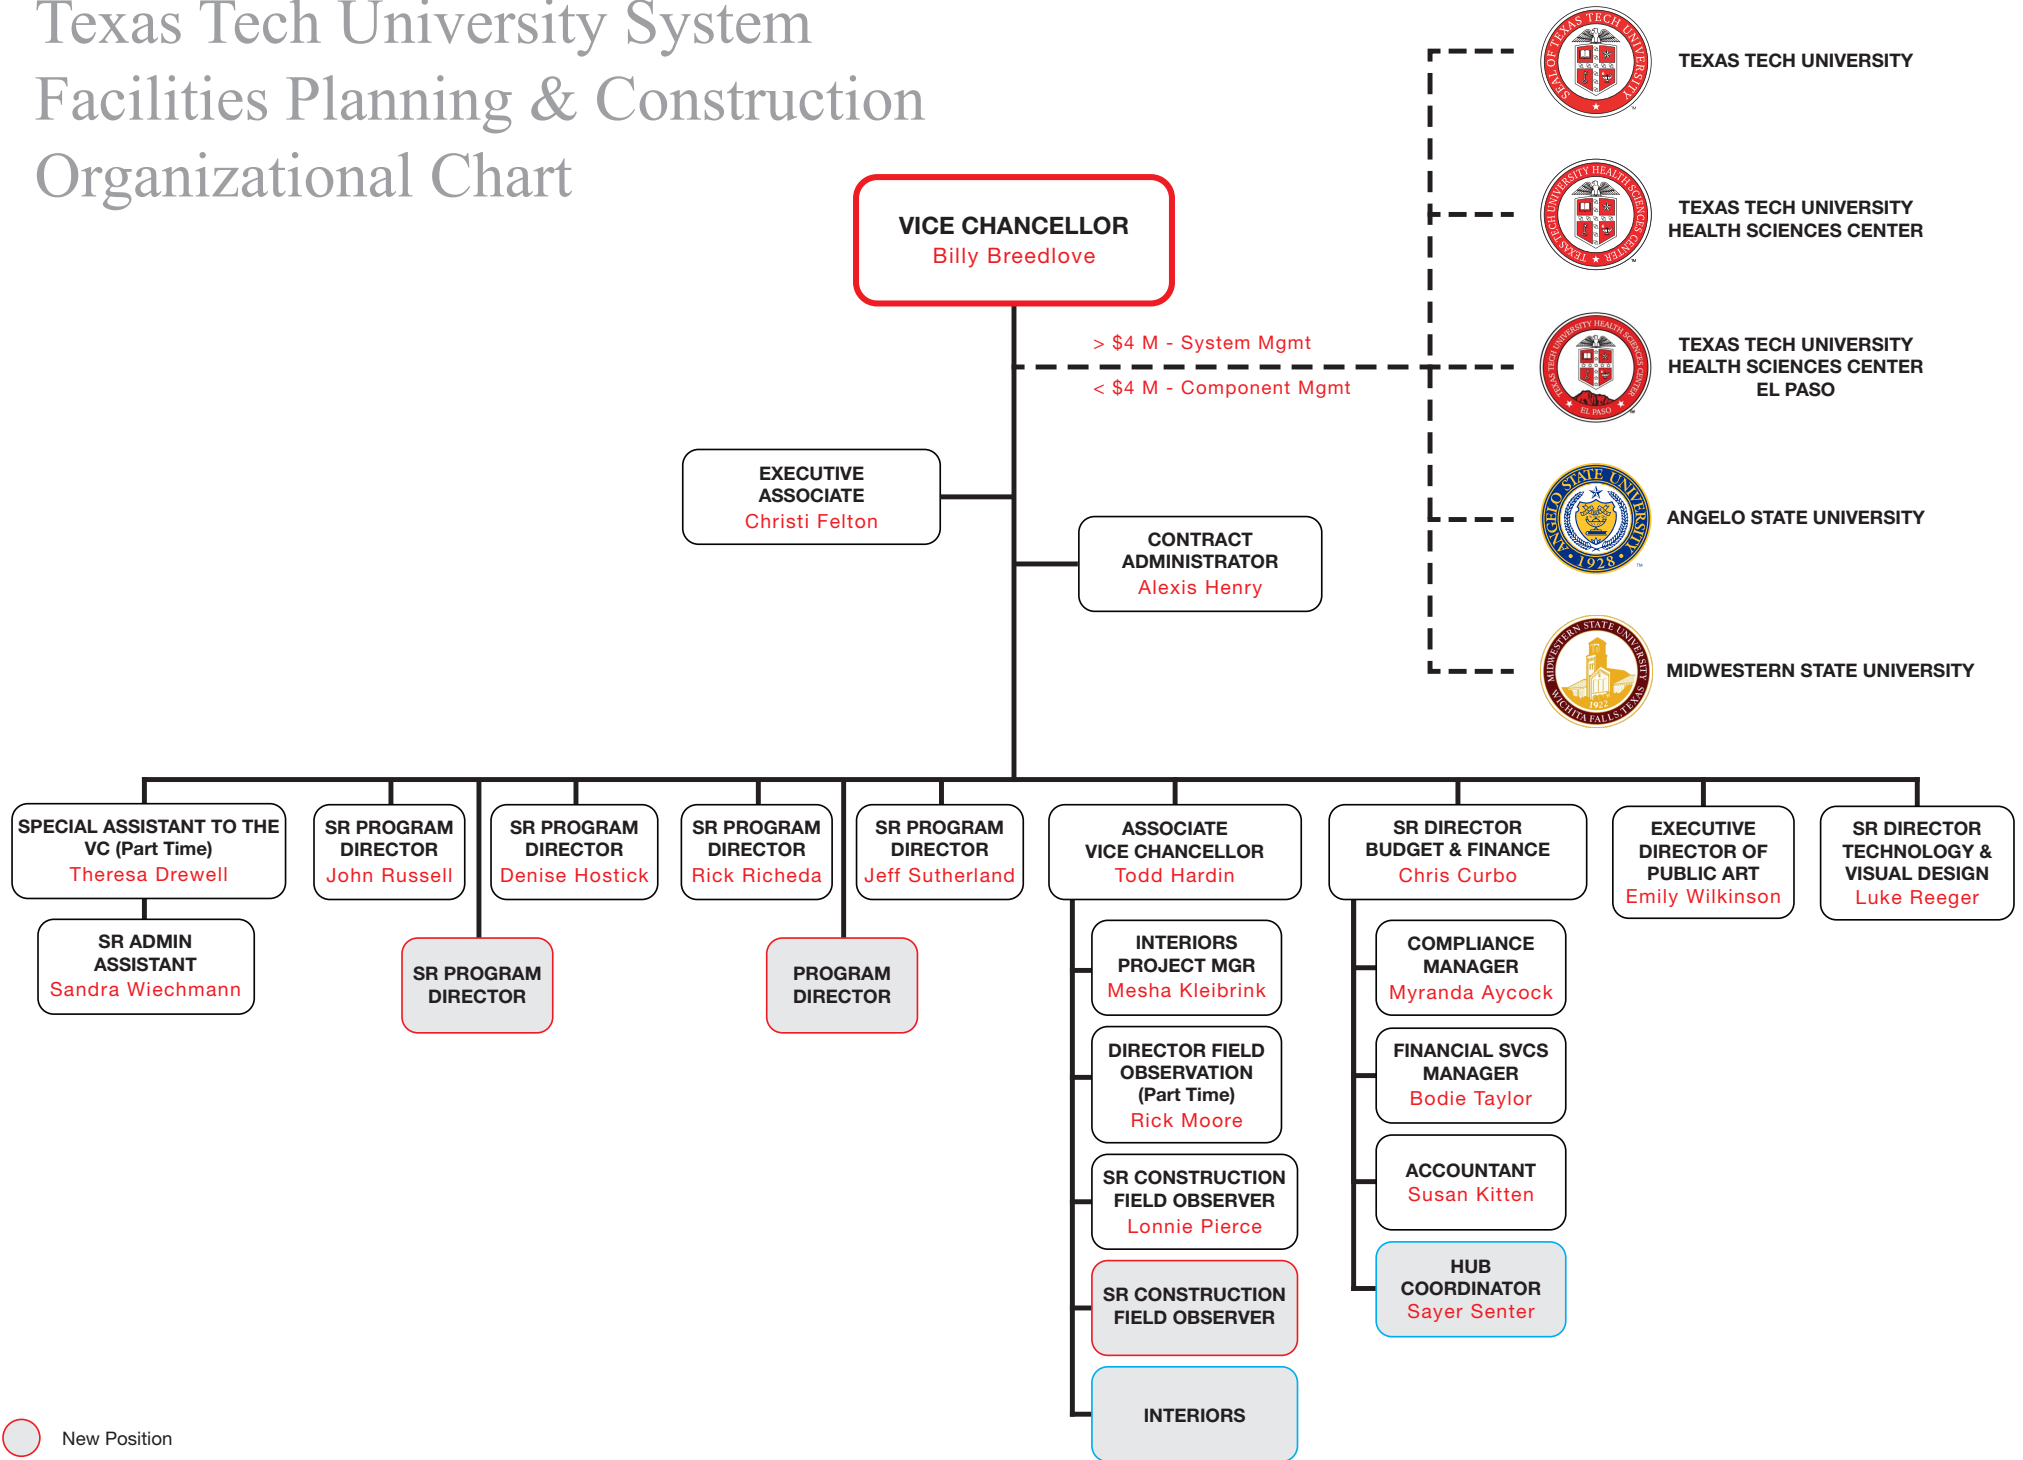

Texas Tech University System Facilities Planning & Construction Organizational Chart

- New Position
- Part Time to Full Time