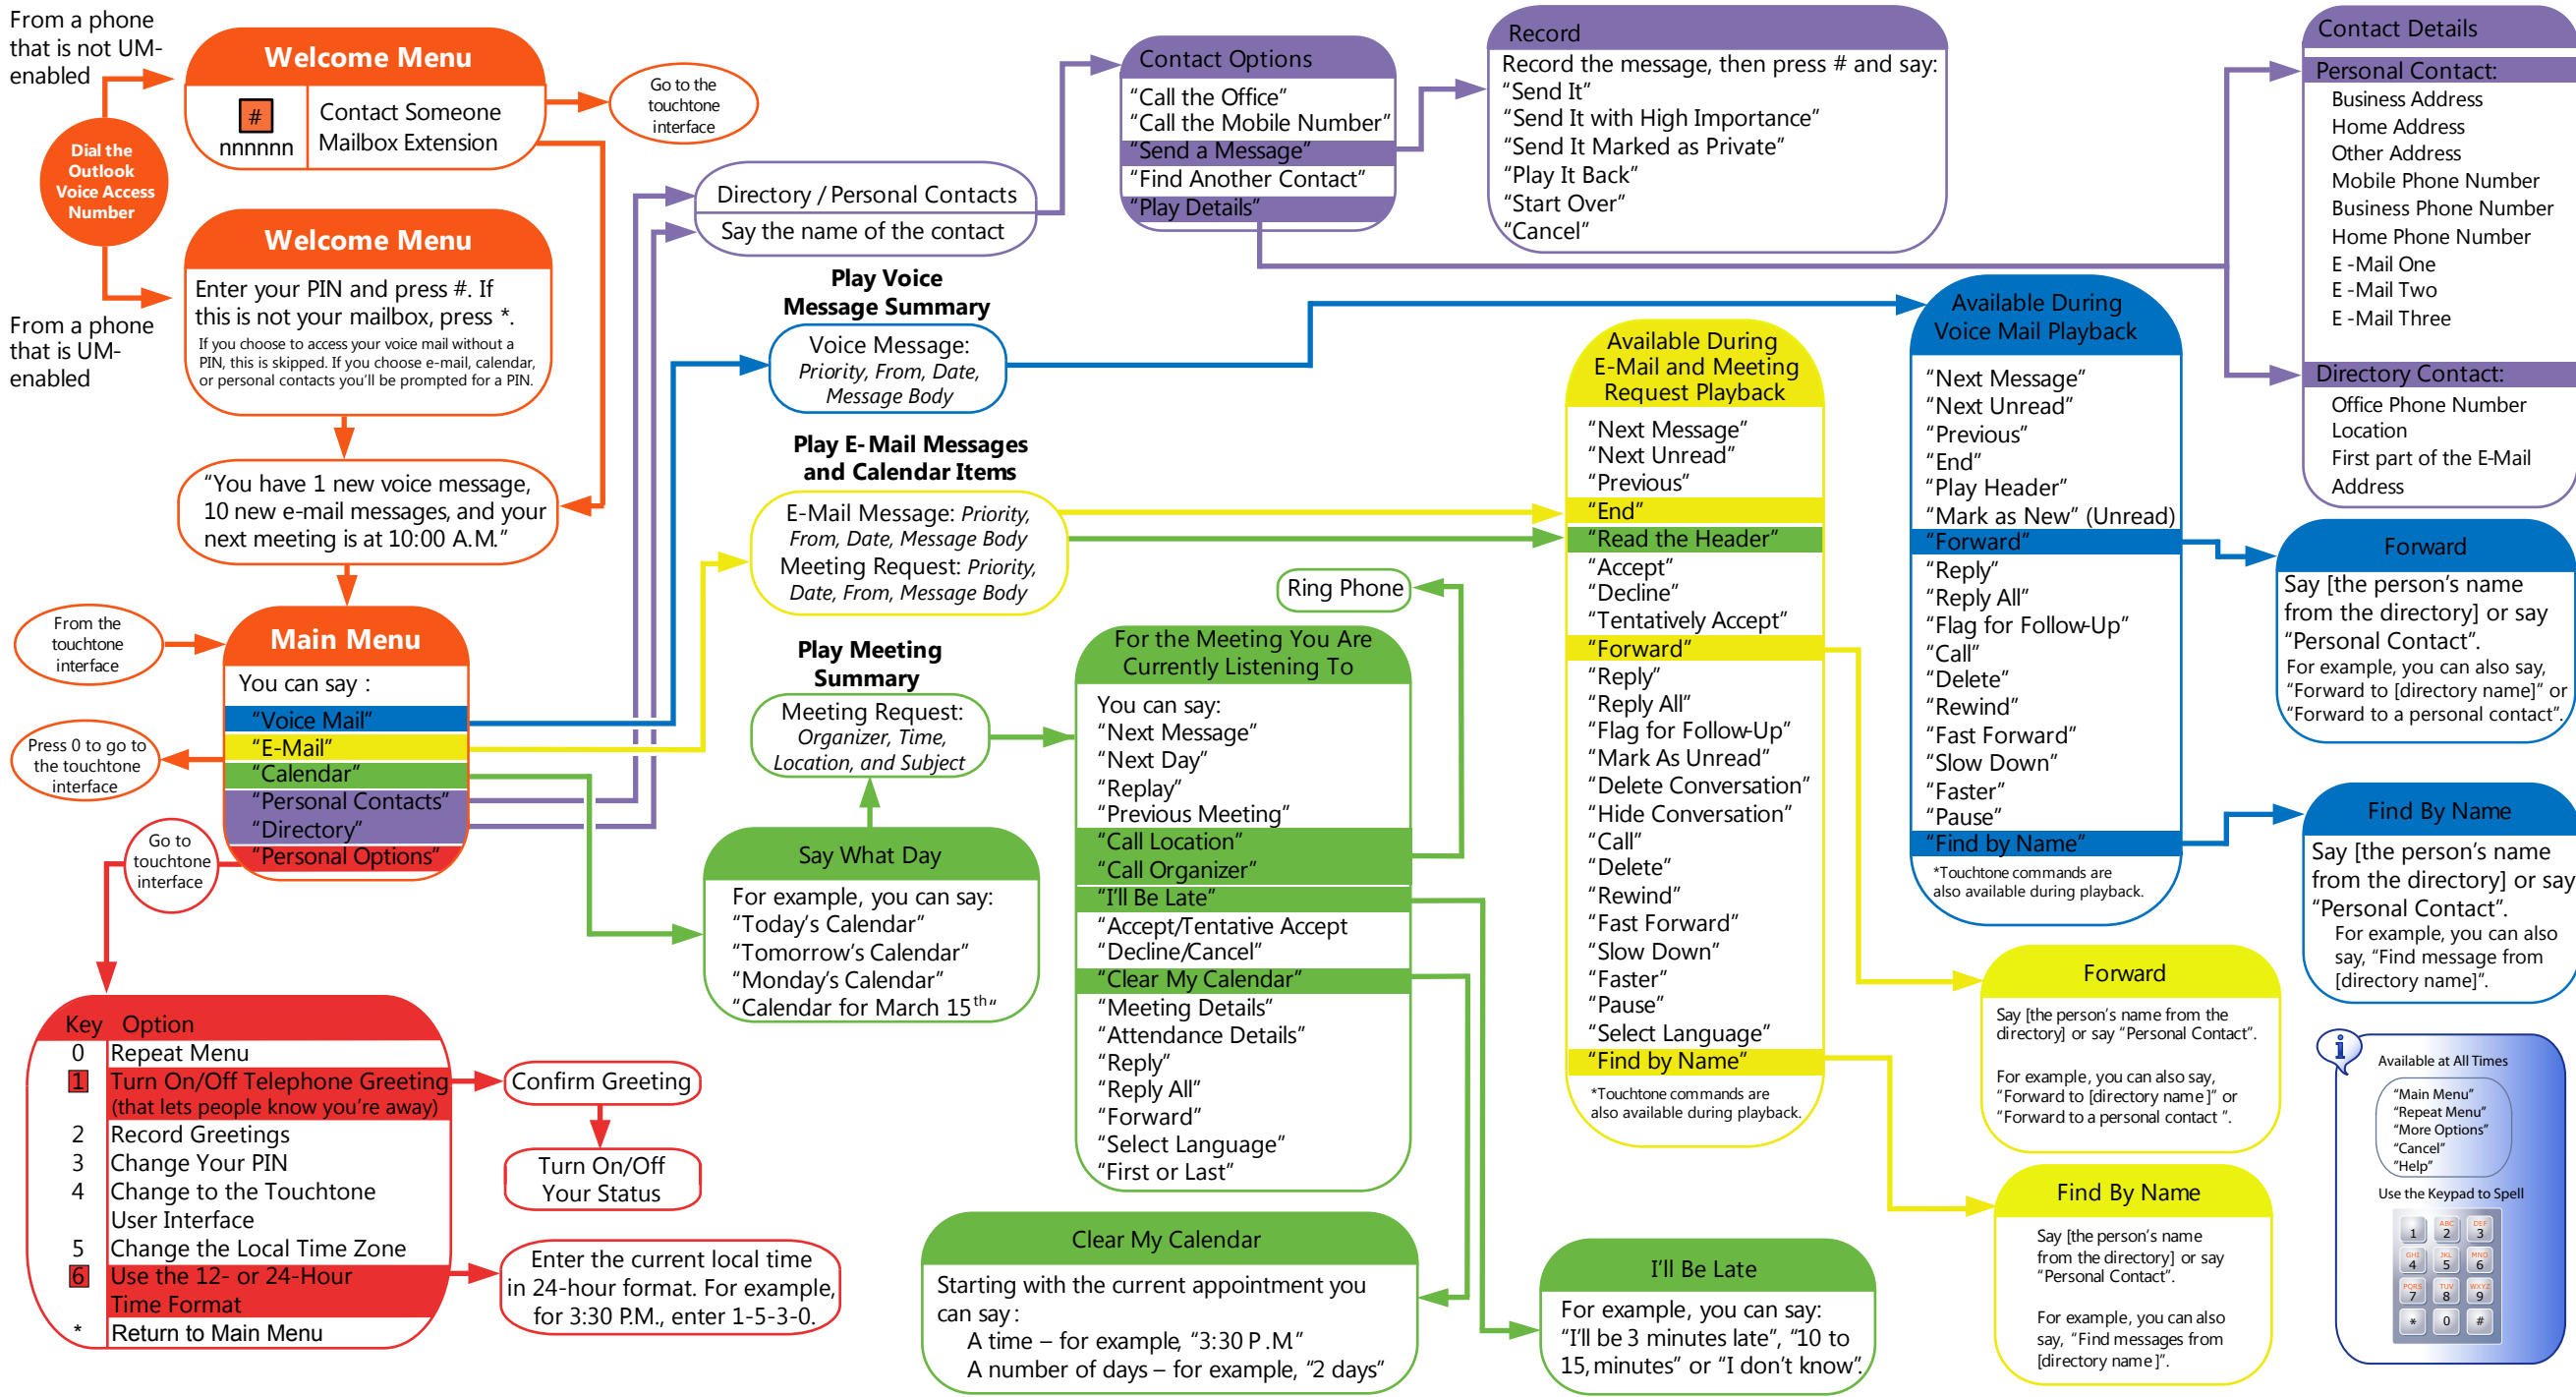

Quick Start Guide for Outlook Voice Access

Touchtone User Interface

Quick Start Guide for Outlook Voice Access

Voice User Interface